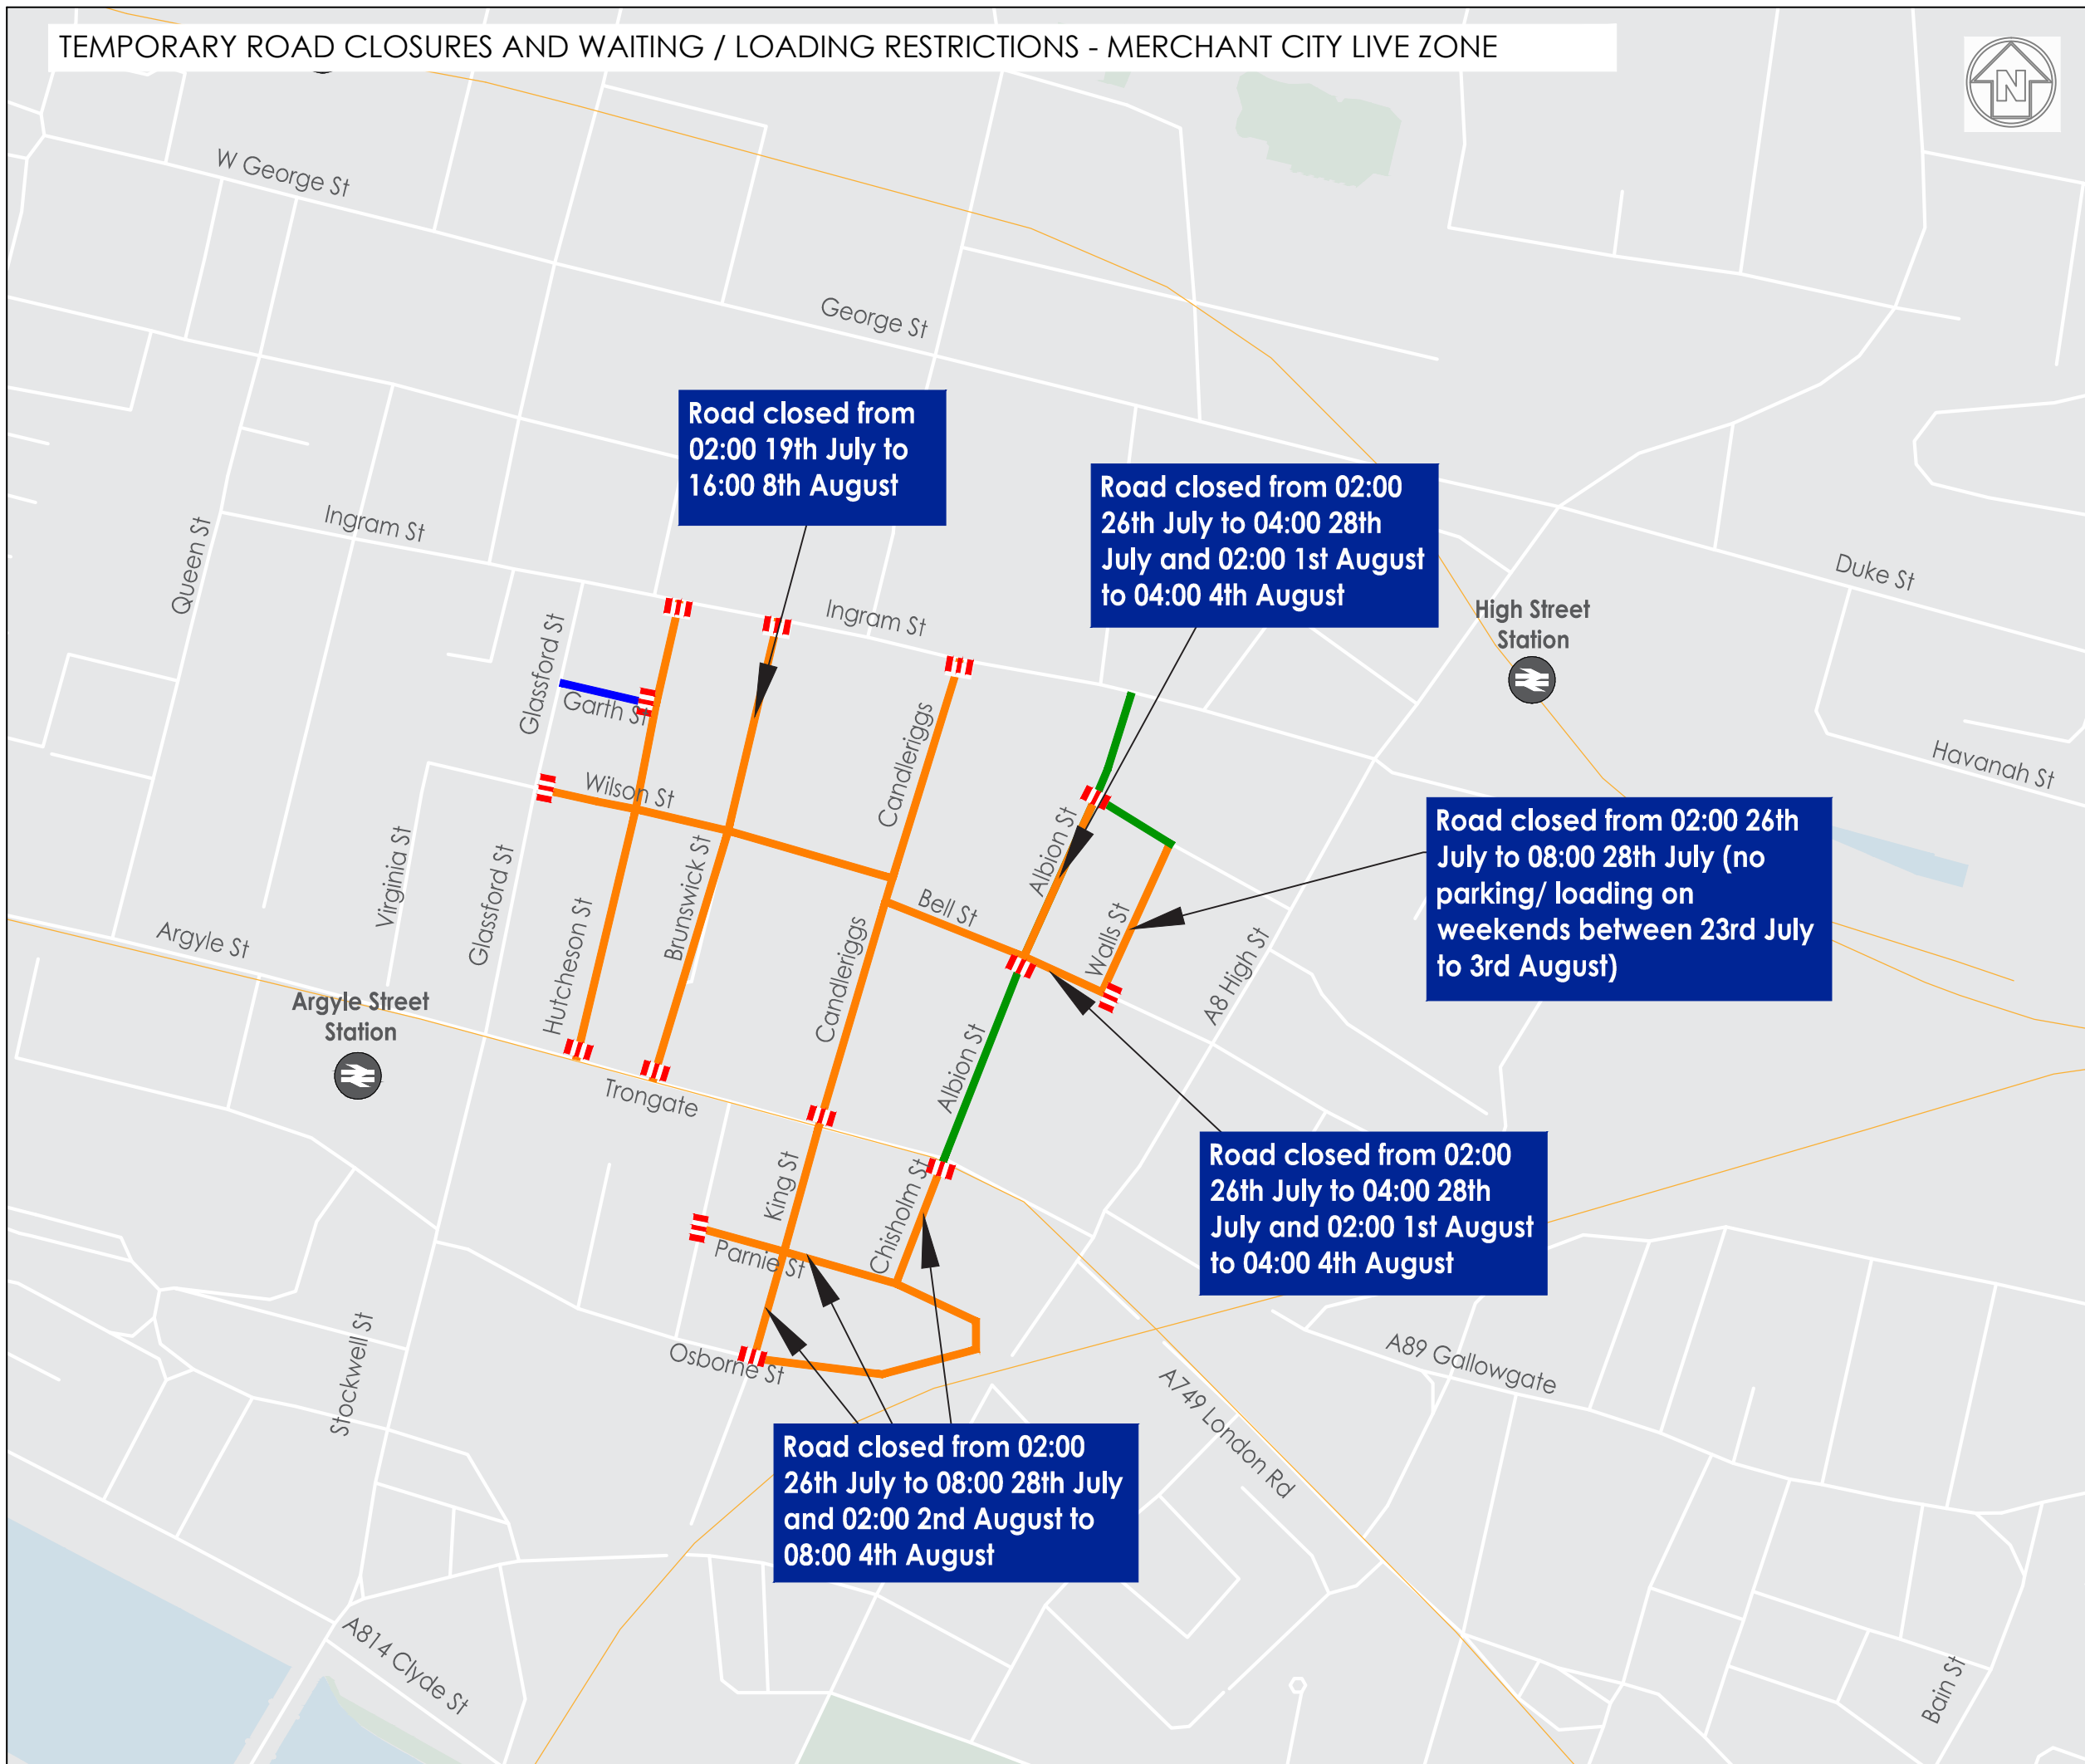

TEMPORARY ROAD CLOSURES AND WAITING / LOADING RESTRICTIONS - MERCHANT CITY LIVE ZONE

MERCHANT CITY LIVE ZONE

Key

-  No access for general traffic
-  Road closed (02:00 23rd July to 16:00 4th August unless otherwise stated)
-  No waiting / loading (23rd July to 3rd August unless otherwise stated)
-  Local access only
-  Train station
-  Railway line

Notes

1. The proposed road changes are temporary and required to meet the needs of the Glasgow 2014 Commonwealth Games
2. The proposed timing of changes will be in line with venue operations
3. Parking, loading and waiting controls remain unaltered unless otherwise stated
4. The design may change if the needs of the Glasgow 2014 Commonwealth Games alter;
5. Restrictions apply for 24 hours unless otherwise stated;
6. This plan should be read in conjunction with LATMP Plans for each venue; and
7. For more information please go to: www.getreadyglasgow.com

Road closed from 02:00 19th July to 16:00 8th August

Road closed from 02:00 26th July to 04:00 28th July and 02:00 1st August to 04:00 4th August

Road closed from 02:00 26th July to 08:00 28th July (no parking/ loading on weekends between 23rd July to 3rd August)

Road closed from 02:00 26th July to 04:00 28th July and 02:00 1st August to 04:00 4th August

Road closed from 02:00 26th July to 08:00 28th July and 02:00 2nd August to 08:00 4th August