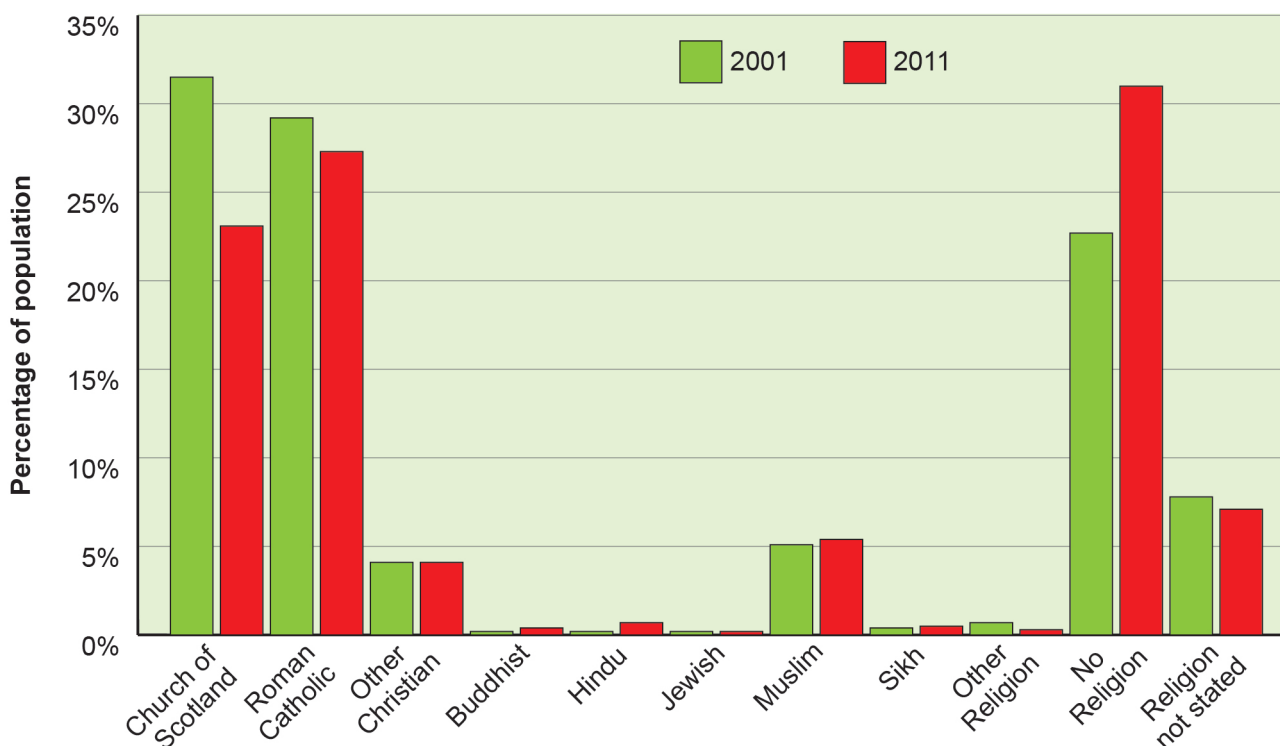

Introduction

The Glasgow Forum of Faiths was founded in 2002 to bring together leaders of faith communities and civic authorities to discuss issues of mutual interest and to work for the good of Glasgow. The forum also seeks to promote mutual understanding of the teachings, traditions and practices of different faith communities including an awareness of their common ground and a respect for their distinctive features.

The forum's members represent the main religions in Glasgow. They are:

☼ Bahá'í ☸ Buddhist † Christian ॐ Hindu ☆ Jewish ☪ Muslim ☸ Sikh

Both the 2001 and 2011 Censuses reveal the religious diversity of Glasgow. As the graph shows, since 2001 there has been an increase in the number people who describe themselves as Buddhist, Hindu, Muslim or Sikh. There has also been a significant increase in the number of people who state that they have no religion.

During the same period, there has been a fall in the number of people affiliated to the Church of Scotland and Roman Catholic Church. The number of people who described themselves as Jewish in 2011 has fallen slightly since the previous census.

Glasgow's population by religion in 2001 and 2011

The Forum has produced this booklet as a resource for the people of Glasgow as its contribution to the legacy from the 2014 Commonwealth Games.