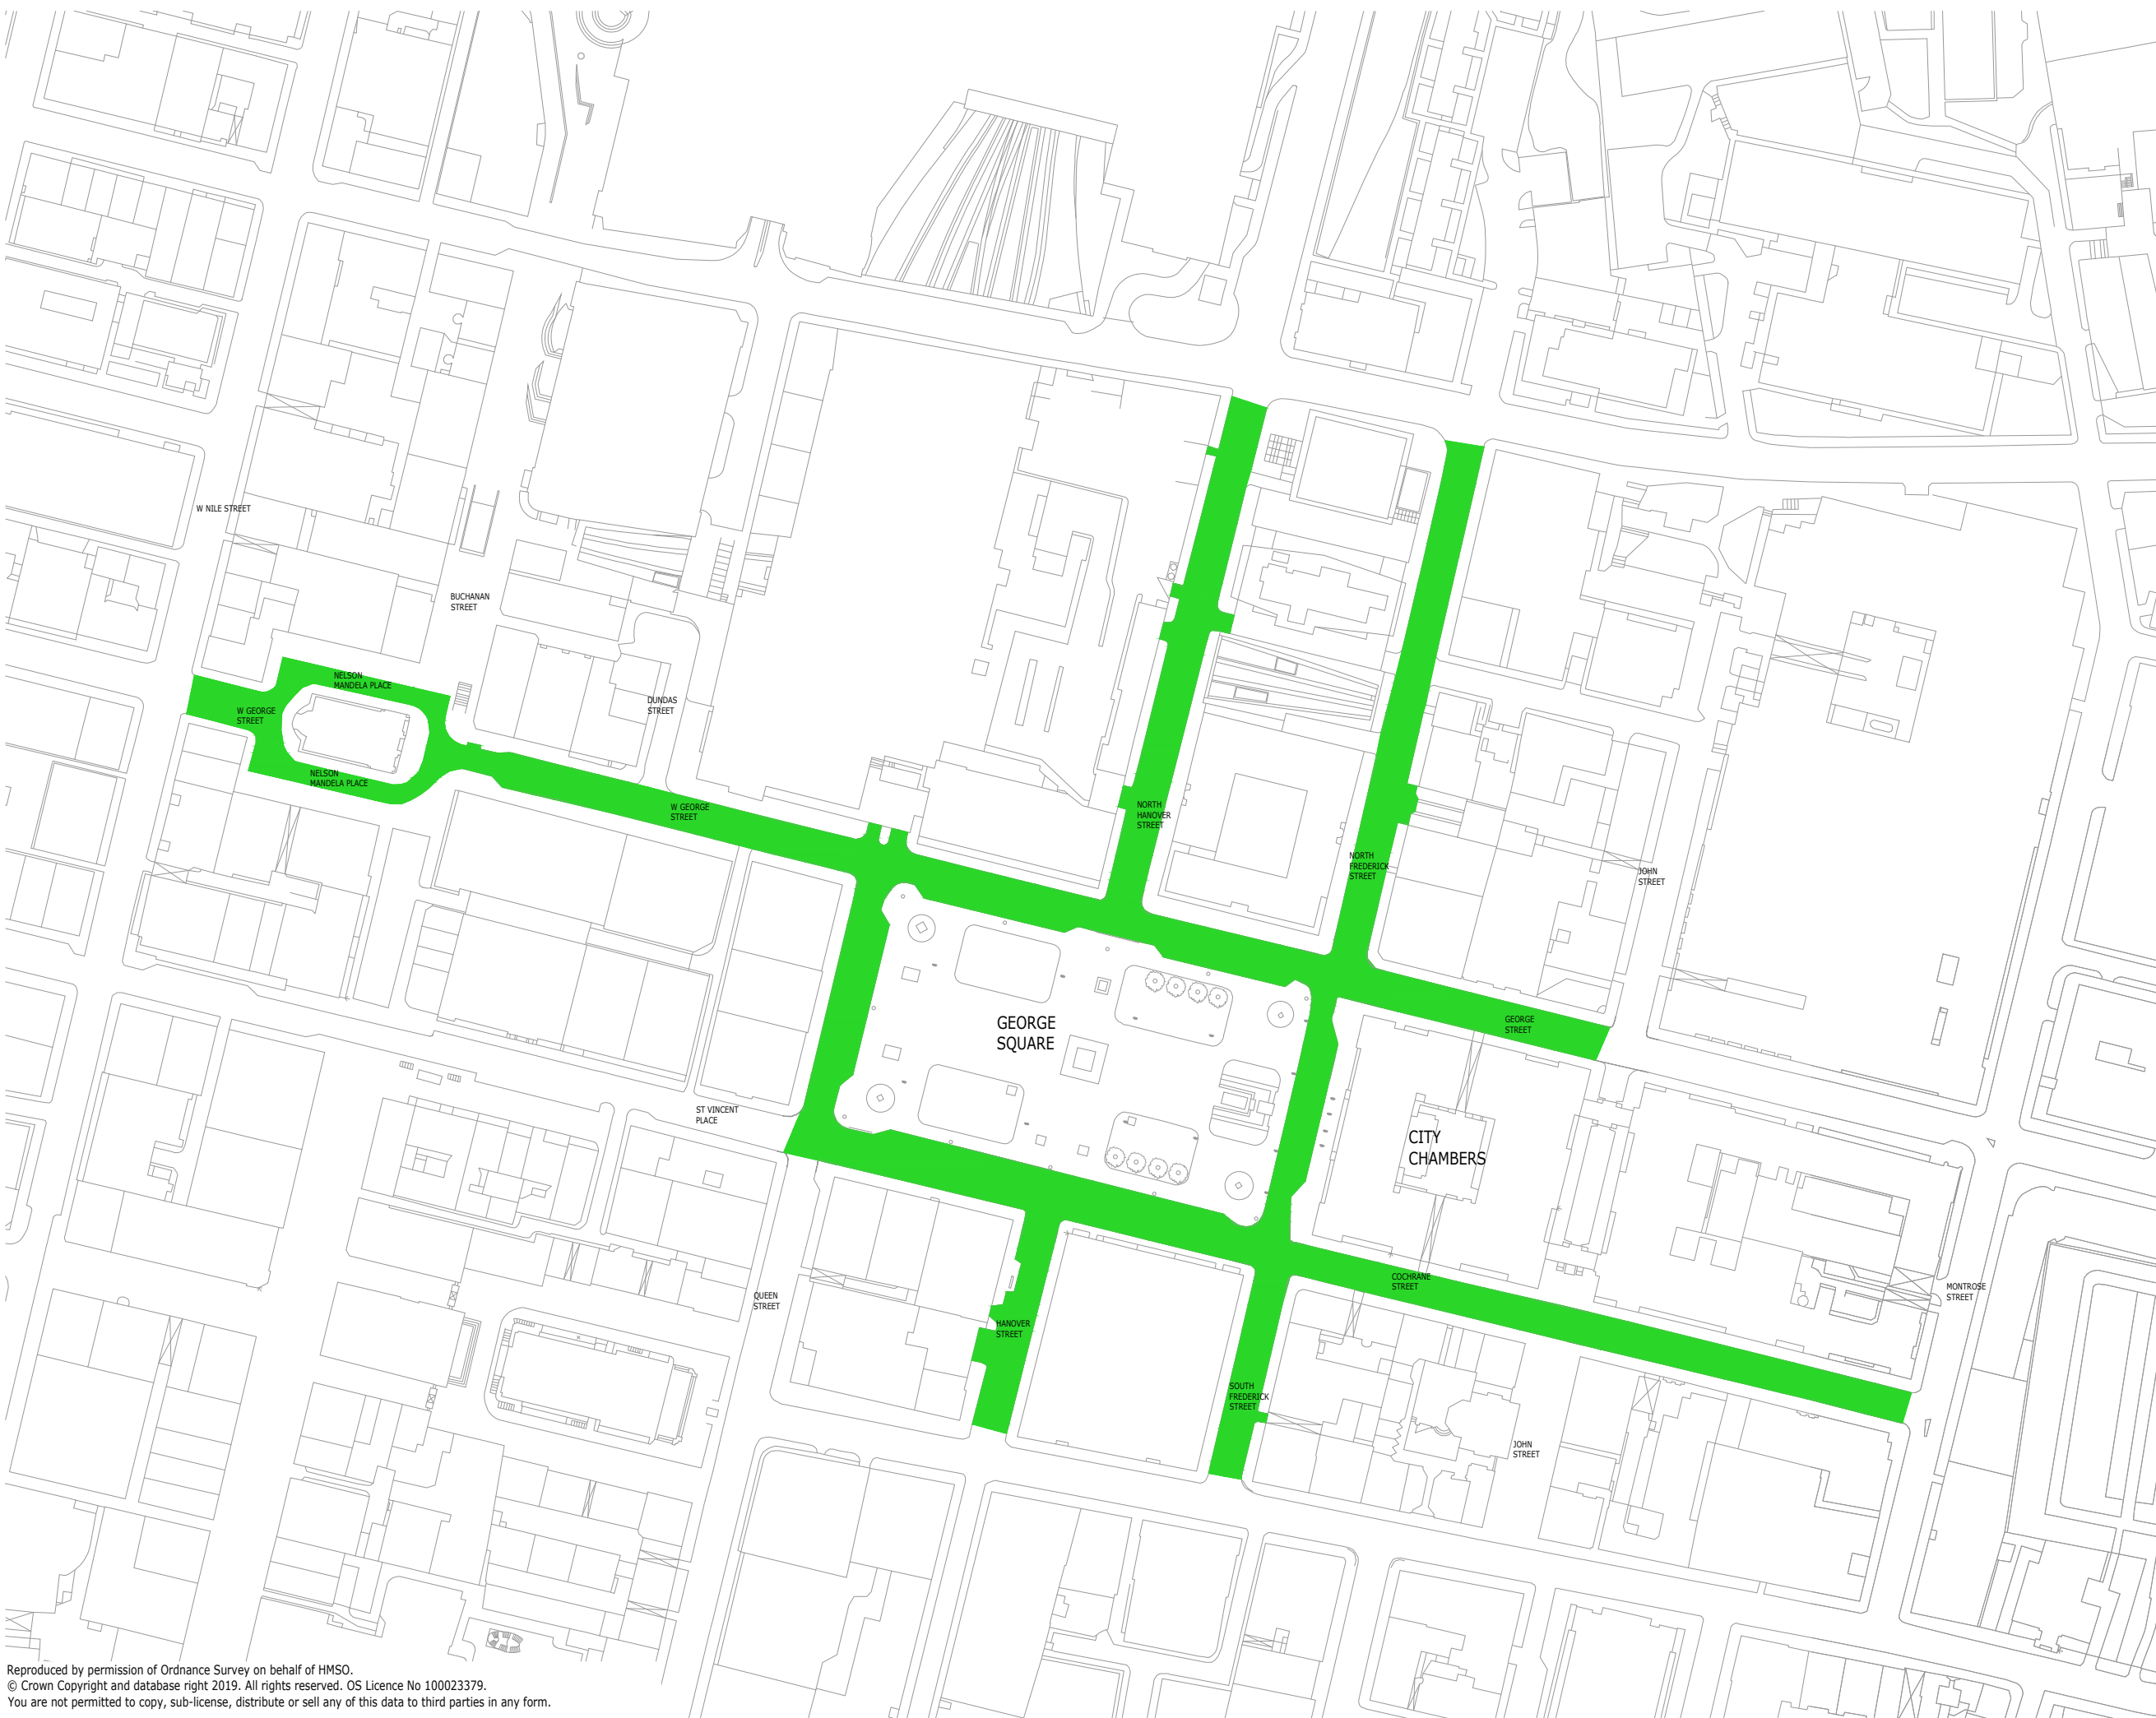

Reproduced by permission of Ordnance Survey on behalf of HMSO.
© Crown Copyright and database right 2019. All rights reserved. OS Licence No 100023379.
You are not permitted to copy, sub-license, distribute or sell any of this data to third parties in any form.