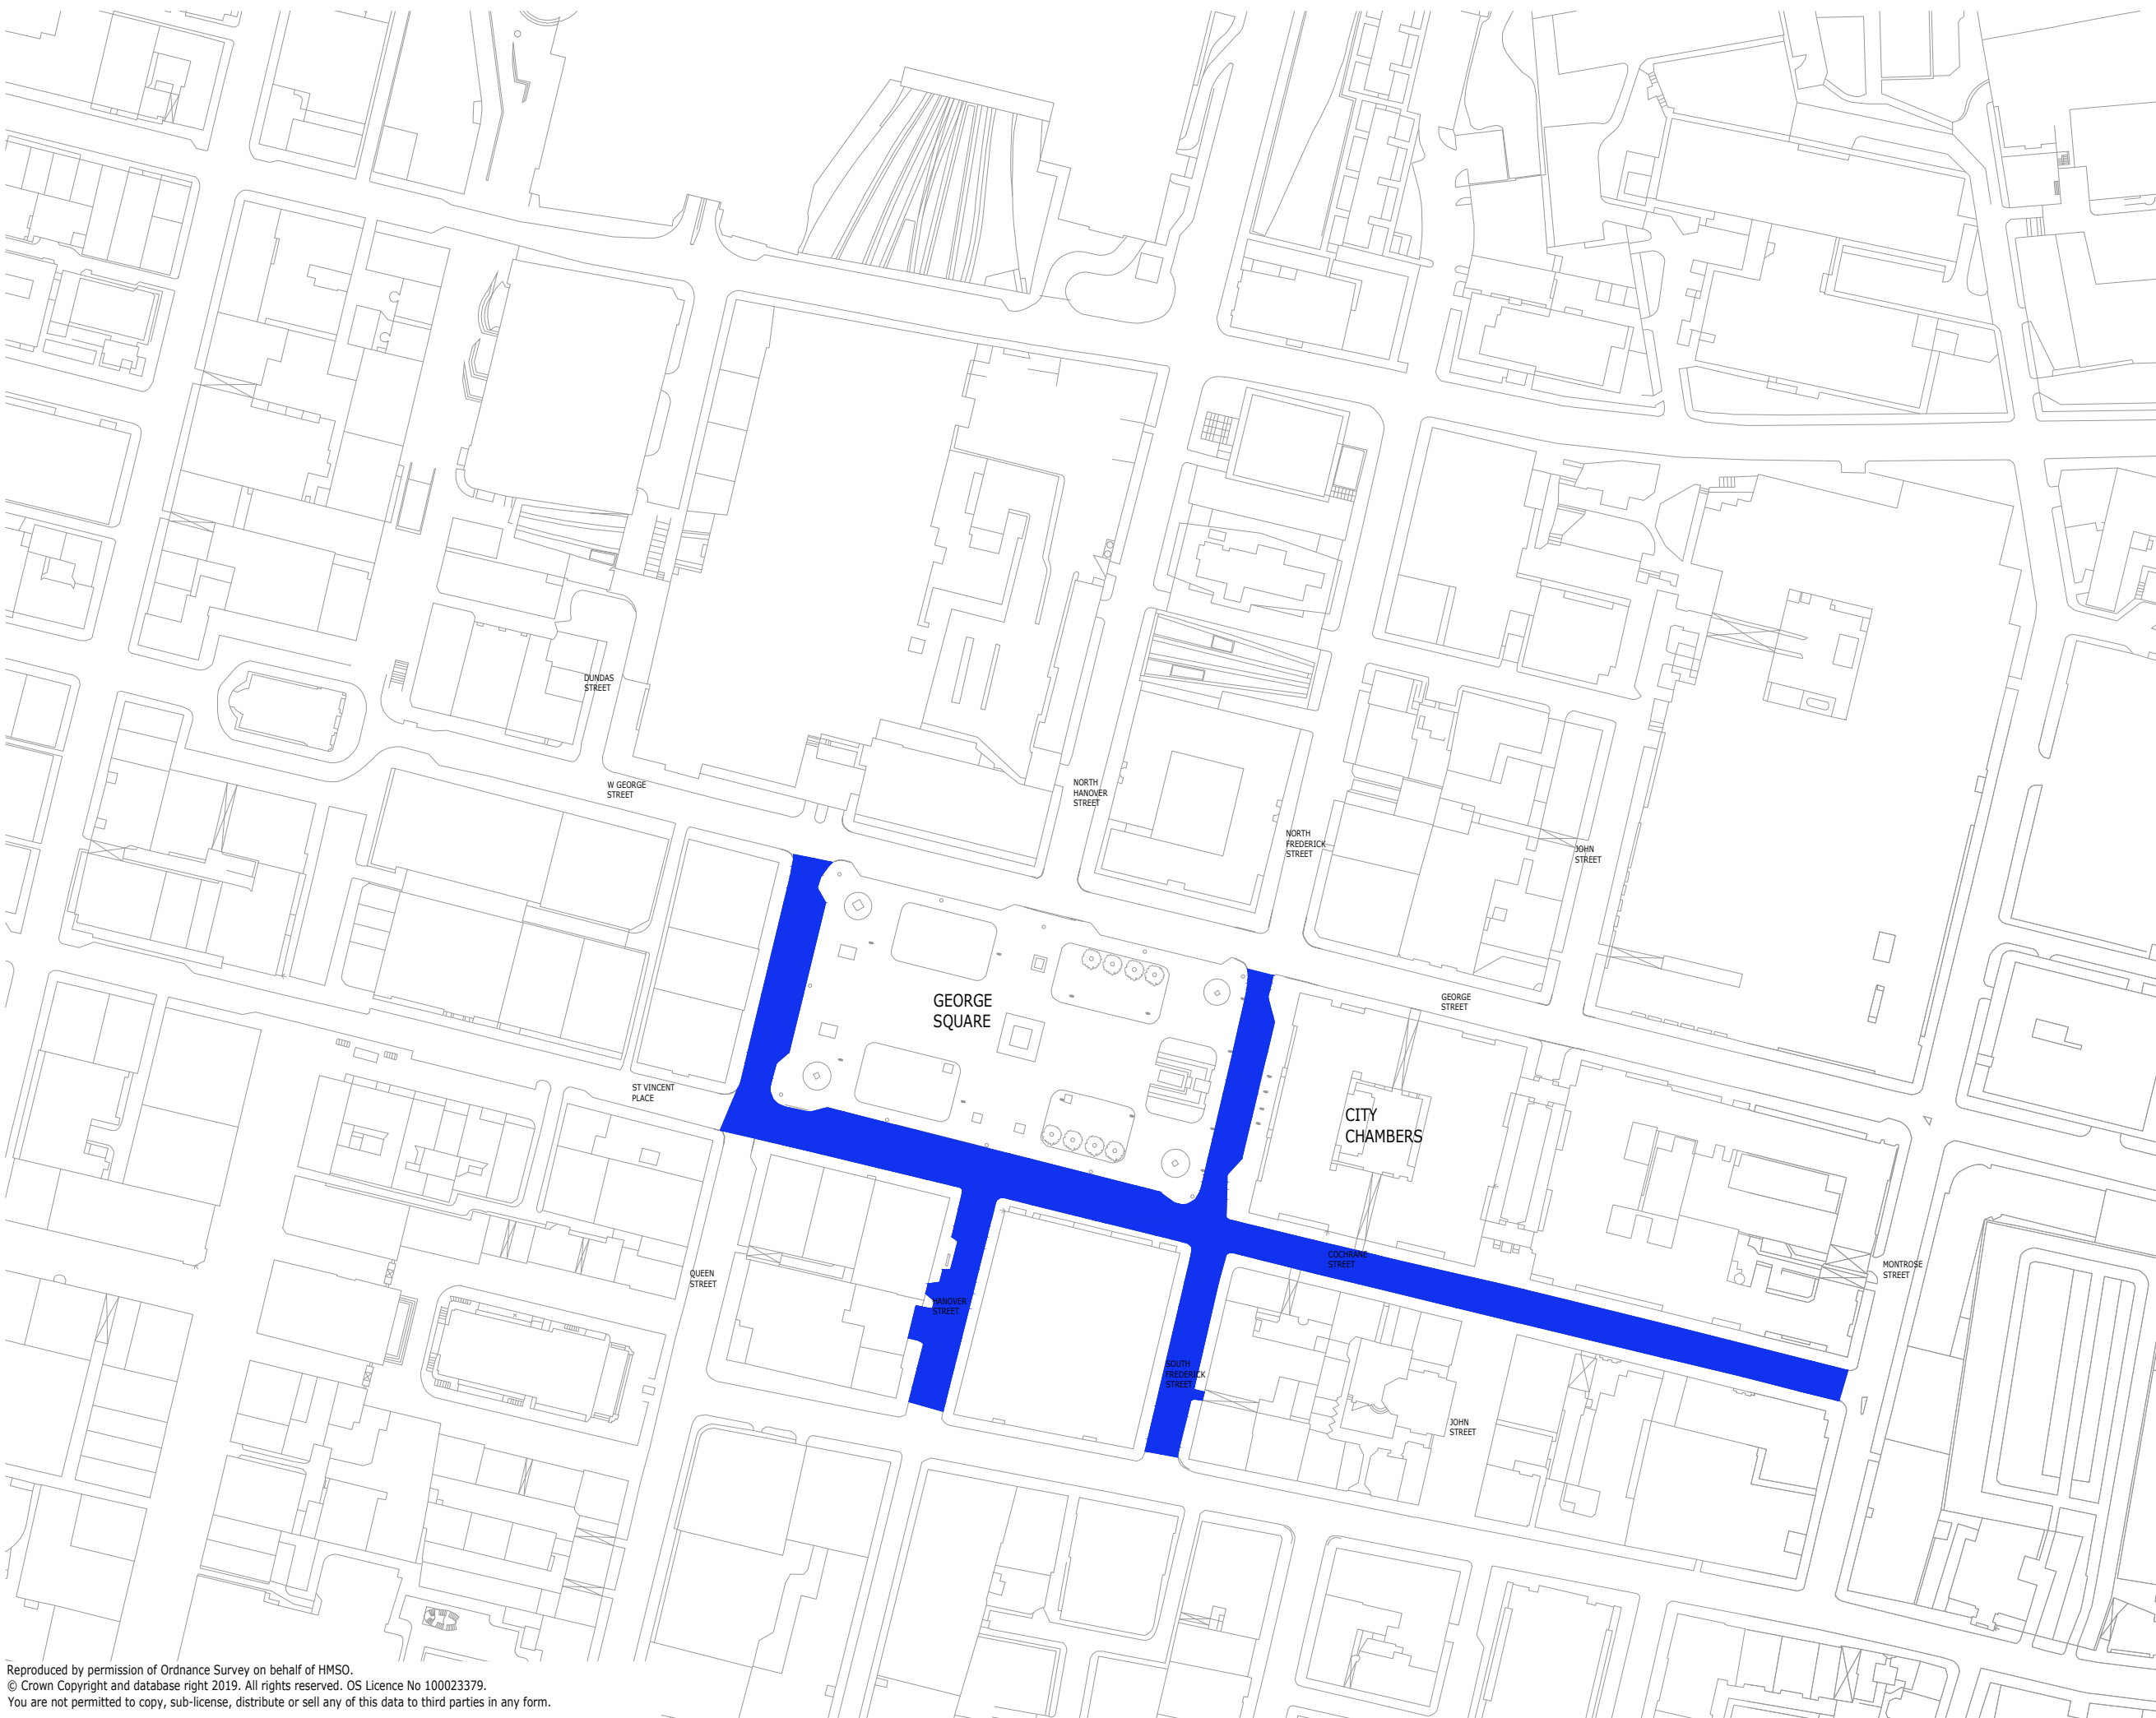

Reproduced by permission of Ordnance Survey on behalf of HMSO.
© Crown Copyright and database right 2019. All rights reserved. OS Licence No 100023379.
You are not permitted to copy, sub-license, distribute or sell any of this data to third parties in any form.