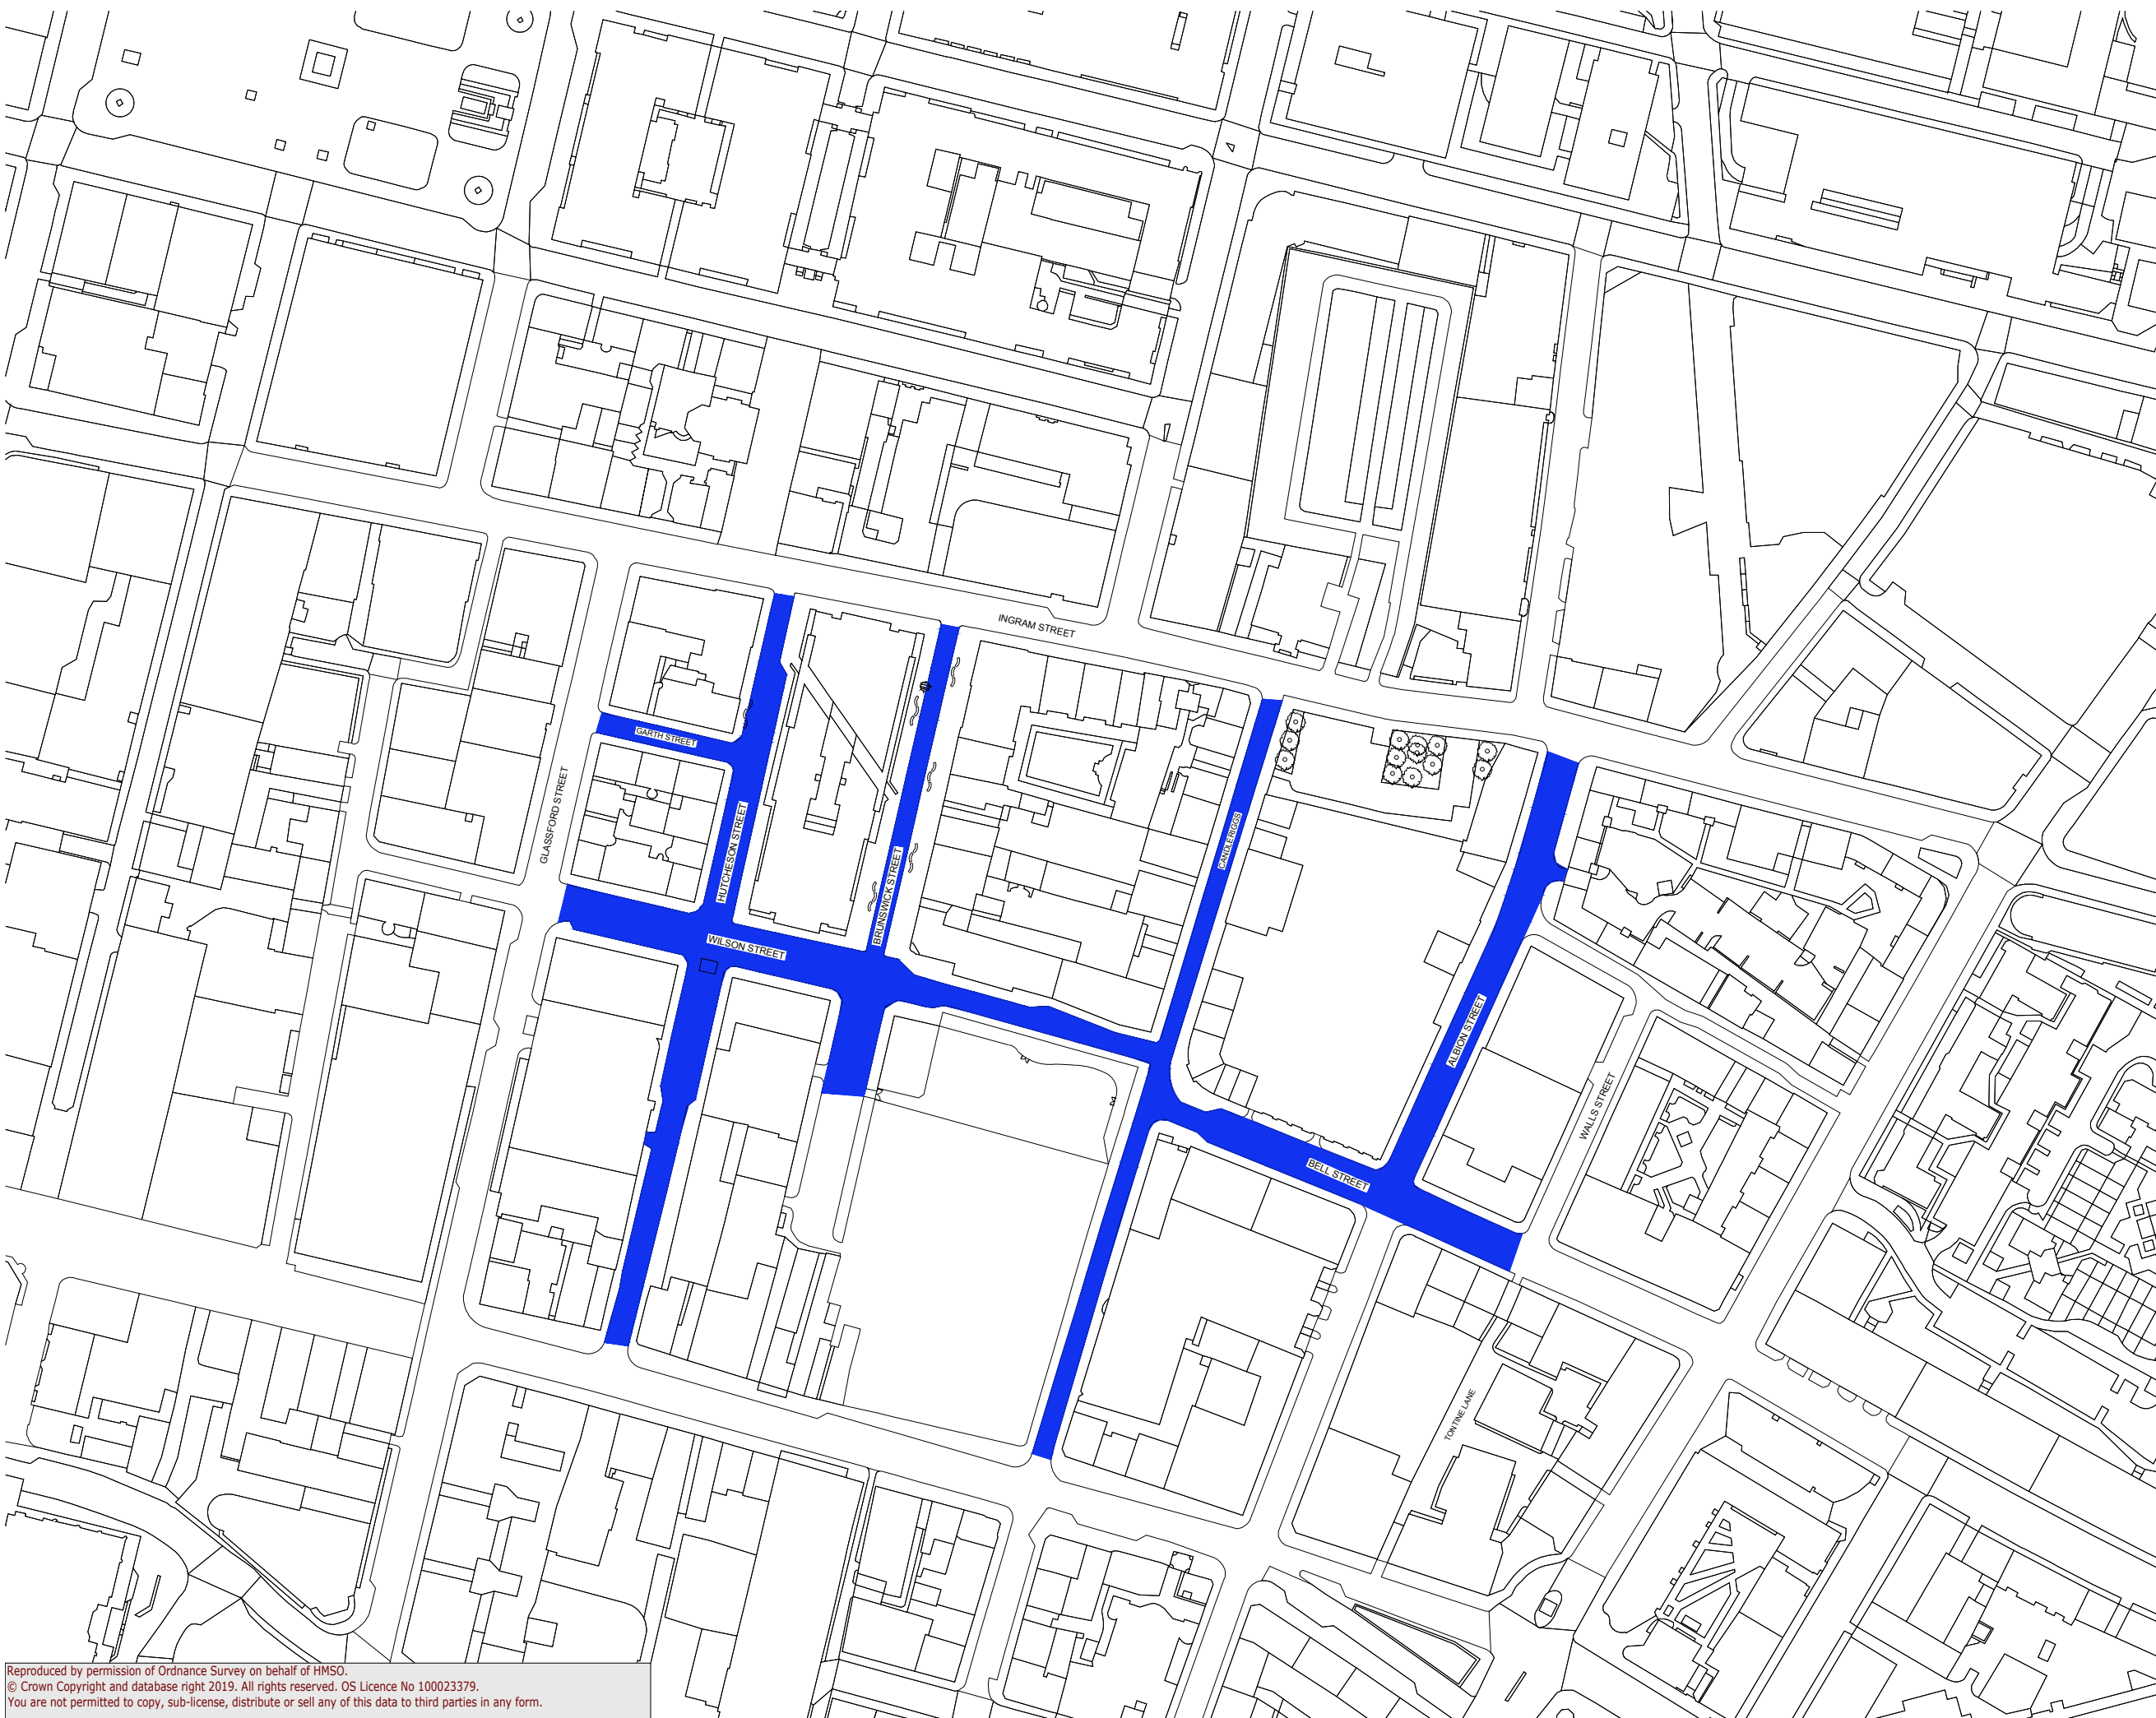

ROAD CLOSURES

DRAFT

UEFA EURO 2020 FAN ZONES

MERCHANT CITY PUBLIC VIEWING AREA
ROAD CLOSURES
15th, 19th, 23rd, 30th JUNE 2020
A3 1:2000

MC - PV - SK017

11/10/2019 15:08:29, GA

Reproduced by permission of Ordnance Survey on behalf of HMSO.
© Crown Copyright and database right 2019. All rights reserved. OS Licence No 100023379.
You are not permitted to copy, sub-license, distribute or sell any of this data to third parties in any form.